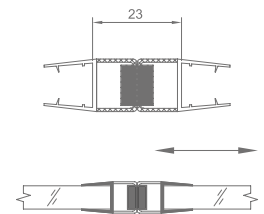

WJT20020

Original Code: JT202
Function Features: Resist water-penetration from the crack of sliding glass door.