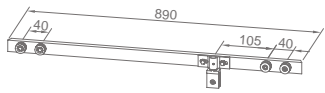

★ WYP14010

Maximum custom door width: 800mm