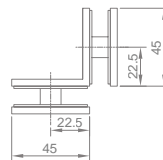

WWB12030

Original Code: WB1203
 Glass Door Thickness: 8-12mm

WWB12080

Original Code: WB1208
 Glass Door Thickness: 8-12mm

WWB31010

Original Code: WB3101
 Glass Door Thickness: 8-10mm

WWB31020

Original Code: WB3102
 Glass Door Thickness: 8-10mm