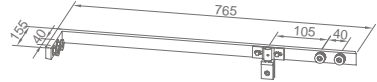

★ WYP10040

Original Code: YP104
Maximum custom door width: 800mm