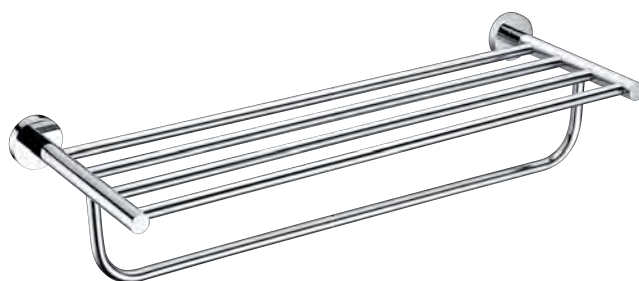

Product Name: Tissue Holder

WWG3824A

Product Name: Toilet Brush

PENDANT SERIES

WWG40010

Original Code: WG4001
Product Name: Towel Shelf

WWG40040

Original Code: WG4004
Product Name: Towel Shelf