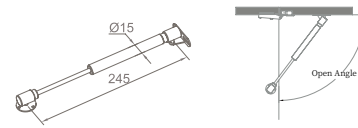

Product Name:Pneumatic Support
Main Material: Steel+Plastic
Finish: Plating+Spraying
Maximum Stroke:90mm
Scope of Application:cabinets,wardrobes,e
tc.
Length Specification:10"
Lifting Specifications:80N、 100N、 120N

WJC10010