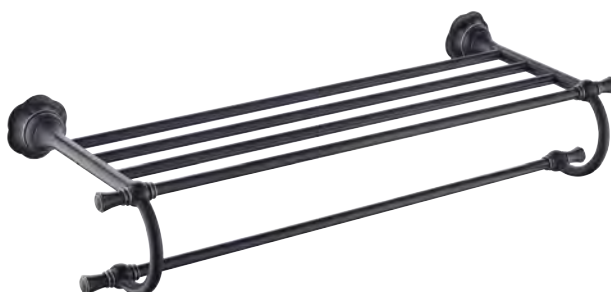

PENDANT SERIES

WWG60010

Product Name: Towel Shelf

WWG60040

Product Name: Towel Shelf

WWG60210

Product Name: Tissue Holder

WWG60240