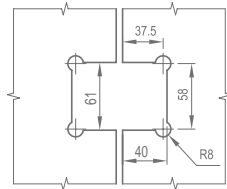

WHY3104

Original Code: Y3104