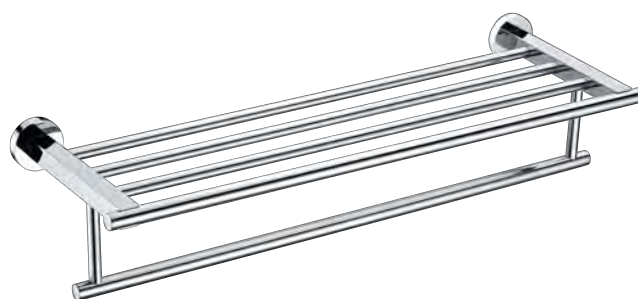

WWG41040

Original Code: WG4104
Product Name: Towel Shelf