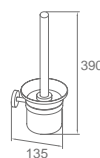

WWG40210

Original Code: WG4021
Product Name: Tissue Holder