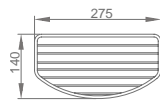

Original Code: GL205
Dimensions: 275*140*60

WGL30010