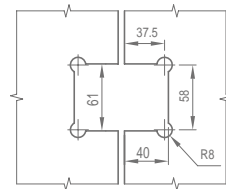

WHY3105

Original Code: Y3105