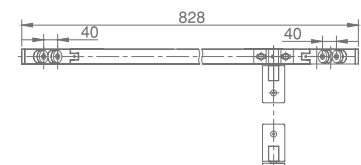

★ **WYP13040**

Original Code: YP134
 Maximum custom door width: 1000mm

★ **WYP13050**

Original Code: YP135
 Maximum custom door width: 1000mm

★ **WYP14020**

Maximum custom door width: 800mm

★ : Length can be customized according to project demand.