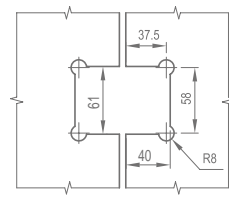

WHY12040

Original Code: Y1204