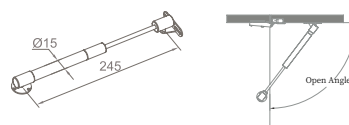

Product Name:Pneumatic Support
Main Material: Steel+Plastic
Finish: Plating+Spraying
Maximum Stroke:90mm
Scope of Application:cabinets,wardrobes,e
tc.
Length Specification:10"
Lifting Specifications:80N、 100N、 120N

WJC10010

WJC10020

WJC10030

Open Angle