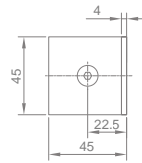

WWB12080

Original Code: WB1208
Glass Door Thickness: 8-12mm