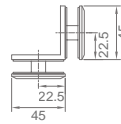

WWB12010

Original Code: WB1201

Product Name: Fixing Clamp
 Main Material: SS304
 Finish: Mirror/Satin
 Hole Size: Ø16
 Install Location: Glass and wall
 or Glass and Glass

WWB12020

Original Code: WB1202
 Glass Door Thickness: 8-12mm