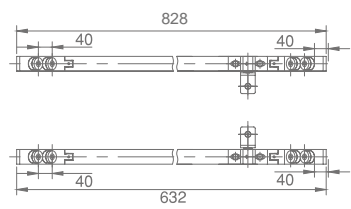

★ WYP10040

Original Code: YP104
 Maximum custom door width: 800mm

★ WYP10050

Original Code: YP105
 Maximum custom door width: 800mm

★ WYP14010

Maximum custom door width: 800mm

★ : Length can be customized according to project demand.