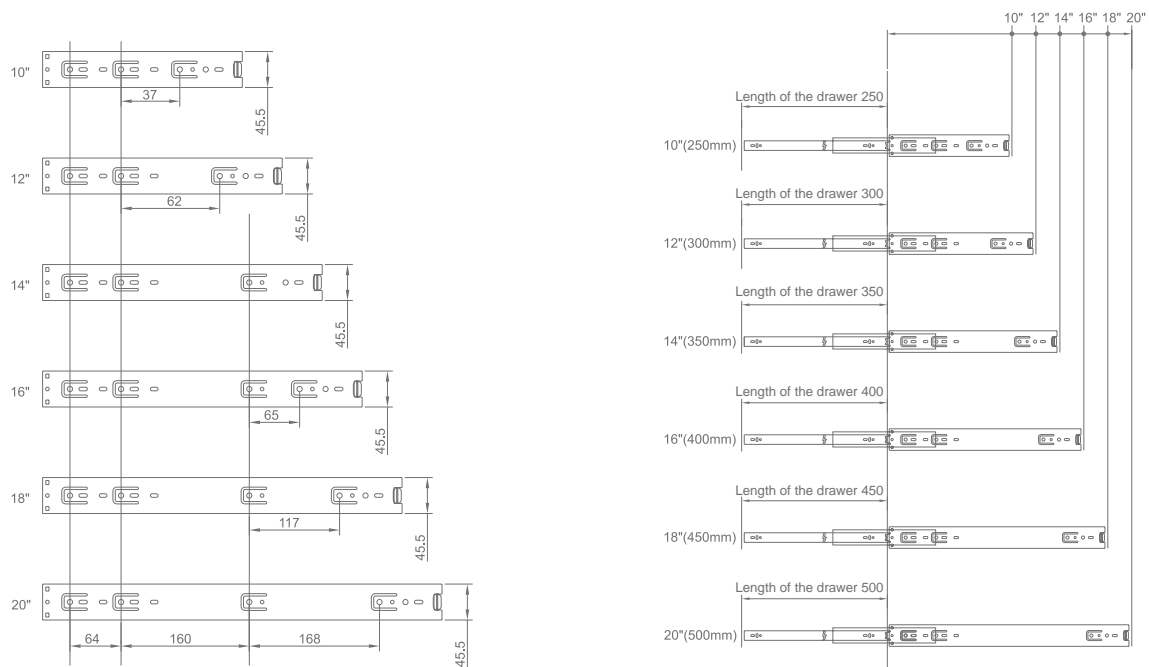

Product Specification