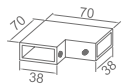

Main Material: SS304
Finish: Mirror/Satin

WTL10010

Original Code: YTL101
Product Name: Mounting
Installation Position: Wall installation

WTL10050

Original Code: YTL105
Product Name: Connector

WTL10090

Original Code: YTL109
Product Name: 135° Connector

WTL10100

Original Code: YTL110
Product Name: Connector

WTL10150

Original Code: YTL115
Product Name: Connector

WTL20110

Original Code: YTL211
Product Name: Mounting