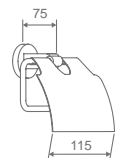

WWG41210

Original Code: WG4121
Product Name: Tissue Holder