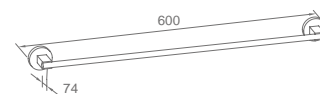

WWG40210

Original Code: WG4021
Product Name: Tissue Holder

WWG40240

Original Code: WG4024
Product Name: Toilet Brush

Main Material: SS304
Finish: Mirror

WWG41010

Original Code: WG4104
Product Name: Towel Shelf