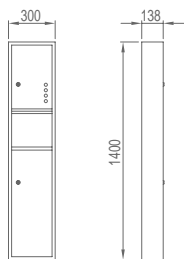

Product Name: Tissue Box
Main Material: SS304
Finish: Satin
With trash basket

WZH20040

Original Code: ZH204