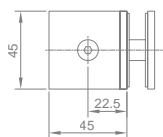

WWB31010

Original Code: WB3101
Glass Door Thickness: 8-10mm