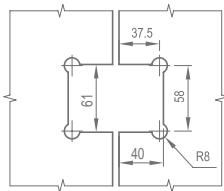

WHY1103

Original Code: Y1103