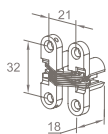

WJF13040

Product Name: Rebound device
Main Material: Plastic
Finish: White