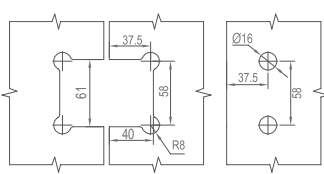

WHY12060

Original Code: Y1206