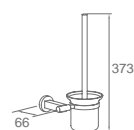

WWG41210

Original Code: WG4121
Product Name: Tissue Holder