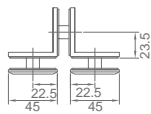

WWB12030

Original Code: WB1203
Glass Door Thickness: 8-12mm