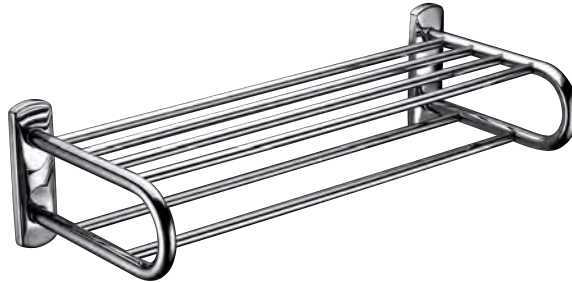

Original Code: WG1903A
Product Name: Towel Shelf

Main Material: SS304
Finish: Mirror

PENDANT SERIES

WWG19040

Original Code: WG1904
Product Name: Towel Shelf

WWG19050

Original Code: WG1905
Product Name: Towel Shelf