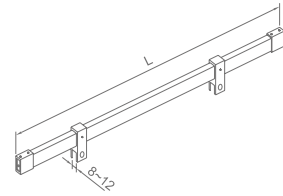

★ **WCG10110**

Original Code: CG111

★ : Length can be customized according to project demand.

Product Name: Support Bar
Main Material: SS304
Finish: Mirror/Satin
Applicable Thickness: 8-12mm

★ WCG50010

Original Code: CG501