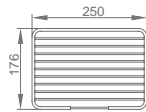

Original Code: GL105
 Dimensions: 230*230*60

WGL10040

Original Code: GL104
 Dimensions: 215*215*60

Product Name: Hanging Basket
 Main Material: SS304
 Finish: Mirror

WGL20030

Original Code: GL203
 Dimensions: 250*176*60