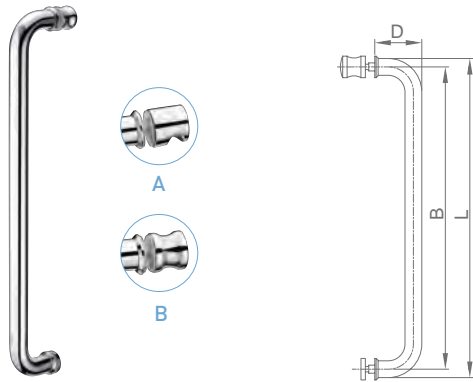

Product Name: Handle
Main Material: SS304
Finish: Mirror/Satin
Applicable Glass Thickness: 8-12mm

WLS180

Original Code: LS511

Code	Drilling size	Pipe size	L(mm)	B(mm)	D(mm)
WLS1805A/B	Ø14	Ø25	500	475	70
WLS1804A/B	Ø14	Ø25	400	375	70