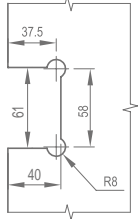

Gun-Black Hairline

Titanium Gold

Titanium Gold Hairline

Product Name: Glass Door Hinge
 Main Material: SS304
 Finish: Mirror/Satin
 Glass Door Thickness: 8-12mm
 Glass Door Width: 600-800mm
 Maximum Door Weight: 65kg/pair
 Function: 双 90 弹 90