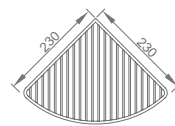

Original Code: GL105
 Dimensions: 230*230*60

WGL10040

Original Code: GL104
 Dimensions: 215*215*60

Product Name: Hanging Basket
 Main Material: SS304
 Finish: Mirror

WGL20030

Original Code: GL203
 Dimensions: 250*176*60