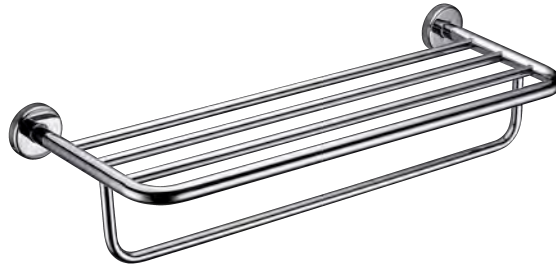

Original Code: WG1903A
Product Name: Towel Shelf

Main Material: SS304
Finish: Mirror

PENDANT SERIES

WWG19040

Original Code: WG1904
Product Name: Towel Shelf

WWG19050

Original Code: WG1905
Product Name: Towel Shelf