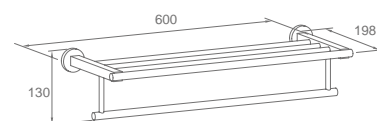

WWG41040

Original Code: WG4104
Product Name: Towel Shelf