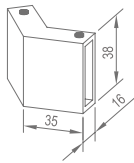

WCG20080

Original Code: CG208
Product Name: Connector Tube

Main Material: SS304
Finish: Mirror/Satin

WTL10010

Original Code: YTL101
Product Name: Mounting
Installation Position: Wall installation

WTL10050

Original Code: YTL105
Product Name: Connector