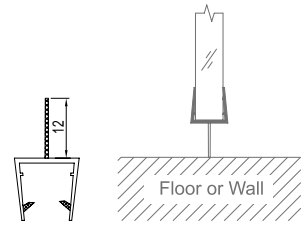

WJT10010

Original Code: JT101
Function Features: Resist water-penetration from the bottom of door sash and the side of door.