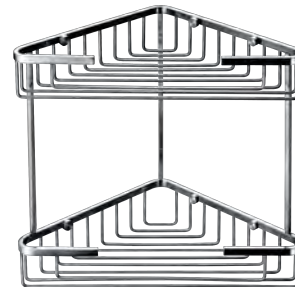

Original Code: GL105
 Dimensions: 230*230*60

WGL10040

Original Code: GL104
 Dimensions: 215*215*60

Product Name: Hanging Basket
 Main Material: SS304
 Finish: Mirror

WGL20030

Original Code: GL203
 Dimensions: 250*176*60

WGL20040

Original Code: GL204
 Dimensions: 265*120*60

WGL20050

Original Code: GL205
 Dimensions: 275*140*60

WGL30010

Original Code: GL301
 Dimensions: 250*250*320

WGL30020

Original Code: GL302
 Dimensions: 230*230*320