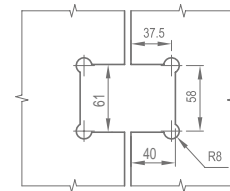

WHY1104

Original Code: Y1104