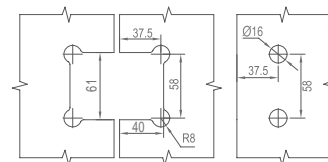

WHY1106

Original Code: Y1106