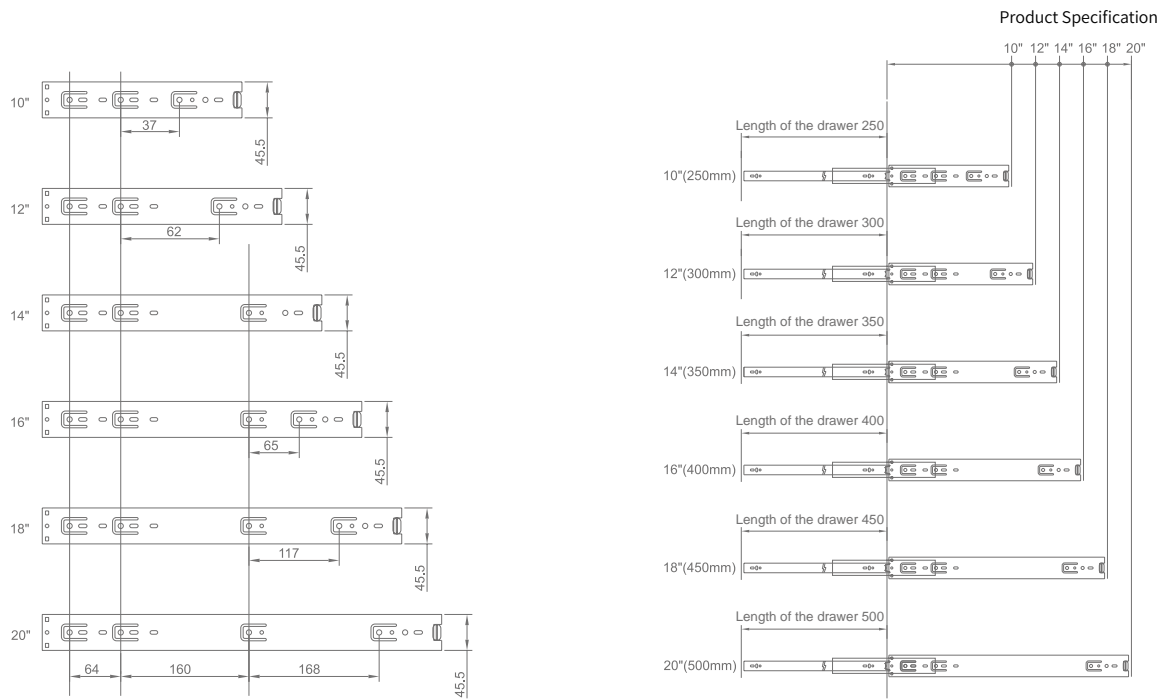

WJH21010

Length: 10" 12" 14" 16" 18" 20"

Product Name: Guide rail of the drawer
 Main Material: Cold-rolled steel sheet
 Finish: Black
 Maximum loading capacity: 45kg
 Feature: Three parts all to be pulled out, with automatic reset, with buffer and collision avoidance structurally and with silence moving