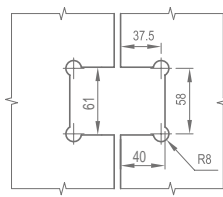

WHY12030

Original Code: Y1203