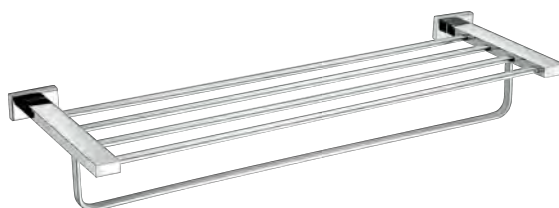

Handle

WLS100	85
WLS500	86

Strip

WJT10000	89
WJT20000	90
WJT30000	91
WJT40000	91

PENDANT SERIES

Trying to reach a balance between function and esthetics, the products embody your lift attitude via dedicate, unique and simple appearances. The superior quality endows you great comfortable feeling and the considerable design with the treat of convenience and practicality.

Main Material: SS304
Finish: Mirror

WWG17010

Original Code: WG1701
Product Name: Towel Shelf

WWG17040

Original Code: WG1704
Product Name: Towel Shelf

WWG17220

Original Code: WG1722
Product Name: Tissue Holder