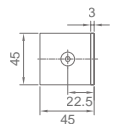

WWB12010

Original Code: WB1201