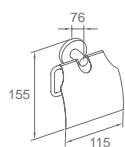

Product Name: Tissue Holder

WWG3824A

Product Name: Toilet Brush

PENDANT SERIES

WWG40010

Original Code: WG4001
Product Name: Towel Shelf

WWG40040

Original Code: WG4004
Product Name: Towel Shelf