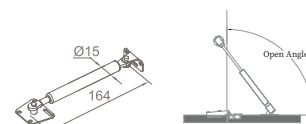

WJC10050

HOME HARDWARE

Schematic diagram of mechanical support