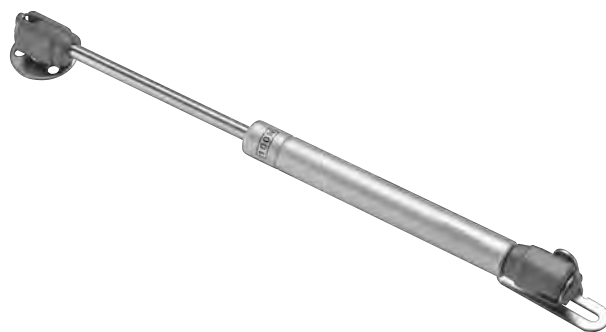

Product Name:Pneumatic Support
Main Material: Steel+Plastic
Finish: Plating+Spraying
Maximum Stroke:90mm
Scope of Application:cabinets,wardrobes,e
tc.
Length Specification:10"
Lifting Specifications:80N、 100N、 120N

WJC10010