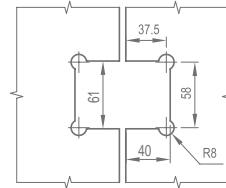

Product Name: Glass Door Hinge
 Main Material: SS304
 Finish: Mirror/Satin
 Glass Door Thickness: 8-10mm
 Glass Door Width: 600-800mm
 Maximum Door Weight: 45kg/pair
 Function: 双 90 弹 90

WHY3102

Original Code: Y3102