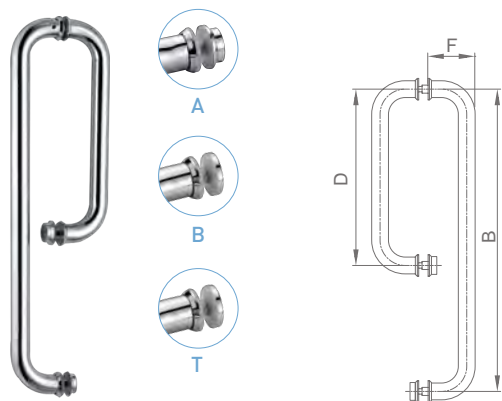

Product Name: Side Hung Spindle
 Main Material: SS304
 Finish: Mirror/Satin
 Glass Door Thickness: 8-12mm
 Applicable Door Width: 600mm
 Maximum Loading: 65kg

★ **WYP13010**

Original Code: YP131
 Maximum custom door width: 1000mm

★ **WYP13040**

Original Code: YP134
 Maximum custom door width: 1000mm

★ **WYP13050**

Original Code: YP135
 Maximum custom door width: 1000mm

★ **WYP14020**

Maximum custom door width: 800mm

★ : Length can be customized according to project demand.

WLS110

Original Code: LS501

Code	Drilling size	Pipe size	B(mm)	D(mm)	F(mm)
WLS1105A/B/T	Ø14	Ø25	475	275	70
WLS1104A/B/T	Ø12	Ø19	457	152	60

Please choose B structure when the gap between the door leaf and the fixed glass is less than 10mm.