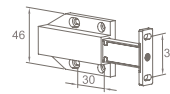

WJF13030

Product Name: Rebound device
Main Material: Plastic
Finish: White