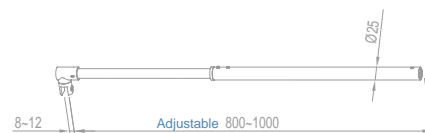

WWB31030

Original Code: WB3103
 Glass Door Thickness: 8-10mm

★ **WCG10020**

Original Code: CG102

★ **WCG10060**

Original Code: CG106

★ **WCG10090**

Original Code: CG109