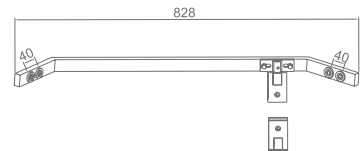

★ **WYP13040**

Original Code: YP134
Maximum custom door width: 1000mm