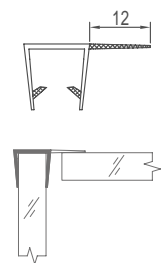

WJT10030

Original Code: JT103
Function Features: Resist water-penetration at the side hung door which can open 90°