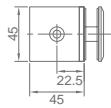

Product Name: Fixing Clamp
Main Material: SS304
Finish: Mirror/Satin
Hole Size: Ø16
Install Location: Glass and wall
or Glass and Glass