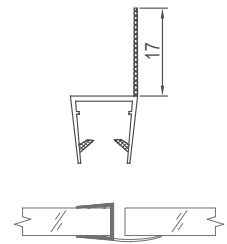

WJT10020

Original Code: JT102
Function Features: Resist water-penetration at the side hung door which can open 180°