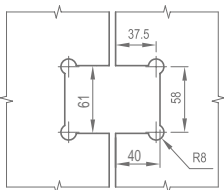

WHY1105

Original Code: Y1105