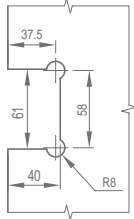

Product Name: Glass Door Hinge
 Main Material: SS304
 Finish: Mirror/Satin
 Glass Door Thickness: 8-10mm
 Glass Door Width: 600-800mm
 Maximum Door Weight: 45kg/pair
 Function: 双 90 弹 90

WHY3102

Original Code: Y3102