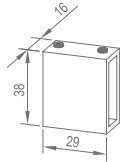

Main Material: SS304
Finish: Mirror/Satin