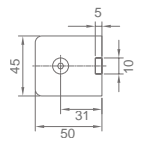

WHY3103

Original Code: Y3103

WHY3104

Original Code: Y3104

WHY3105

Original Code: Y3105

Product Name: Fixing Clamp
 Main Material: SS304
 Finish: Mirror/Satin
 Glass Door Thickness: 8-12mm
 Hole Size: Ø16
 Install Location: Glass and wall or
 Glass and Glass