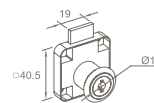

WJF30010

Product Name: Concealed Hinge
Main Material: Zinc Alloy
Finish: Satin Nickel