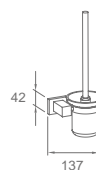

WWG19340

Original Code: WG1934
Product Name: Towel Shelf

WWG35010

Original Code: WG3501
Product Name: Towel Shelf

WWG35040

Original Code: WG3504
Product Name: Towel Shelf

WWG35210

Original Code: WG3521
Product Name: Tissue Holder