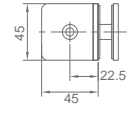

Product Name: Fixing Clamp
Main Material: SS304
Finish: Mirror/Satin
Glass Door Thickness: 8-12mm
Hole Size: Ø16
Install Location: Glass and wall or
Glass and Glass

Original Code: WB1101

WWB11020

Original Code: WB1102

Original Code: WB1105

Original Code: WB1108

Original Code: WB1201