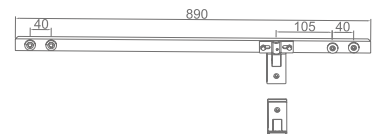

★ **WYP13050**

Original Code: YP135
Maximum custom door width: 1000mm