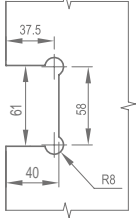

WHY12010

Original Code: Y1201