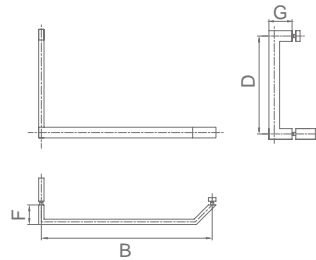

WLS570

Original Code: LS507

Code	Drilling size	Pipe size	B(mm)	D(mm)	F(mm)	G(mm)
WLS57050	Ø12	30*15	475	275	55	65