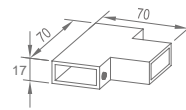

WTL10090

Original Code: YTL109
Product Name: 135° Connector

WTL10100

Original Code: YTL110
Product Name: Connector