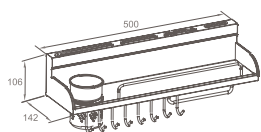

Main Material: SS304
Finish: Mirror

WYG11040

Product Name: Kitchen Storage Rack

PENDANT SERIES