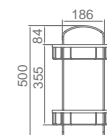

Original Code: GL403
Dimensions: 275*140*500