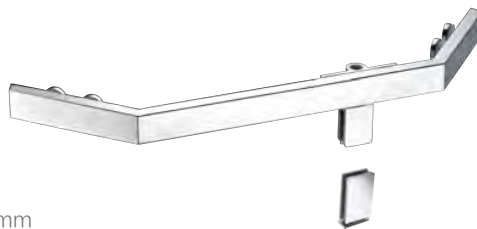

★ **WYP13040**

Original Code: YP134
Maximum custom door width: 1000mm