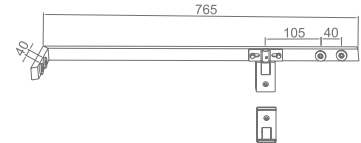

★ **WYP13010**

Original Code: YP131
Maximum custom door width: 1000mm