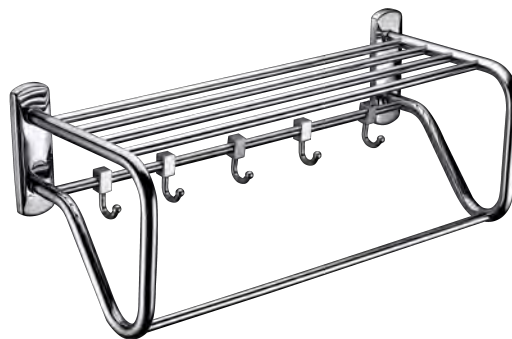

WWG19340

Original Code: WG1934
Product Name: Towel Shelf