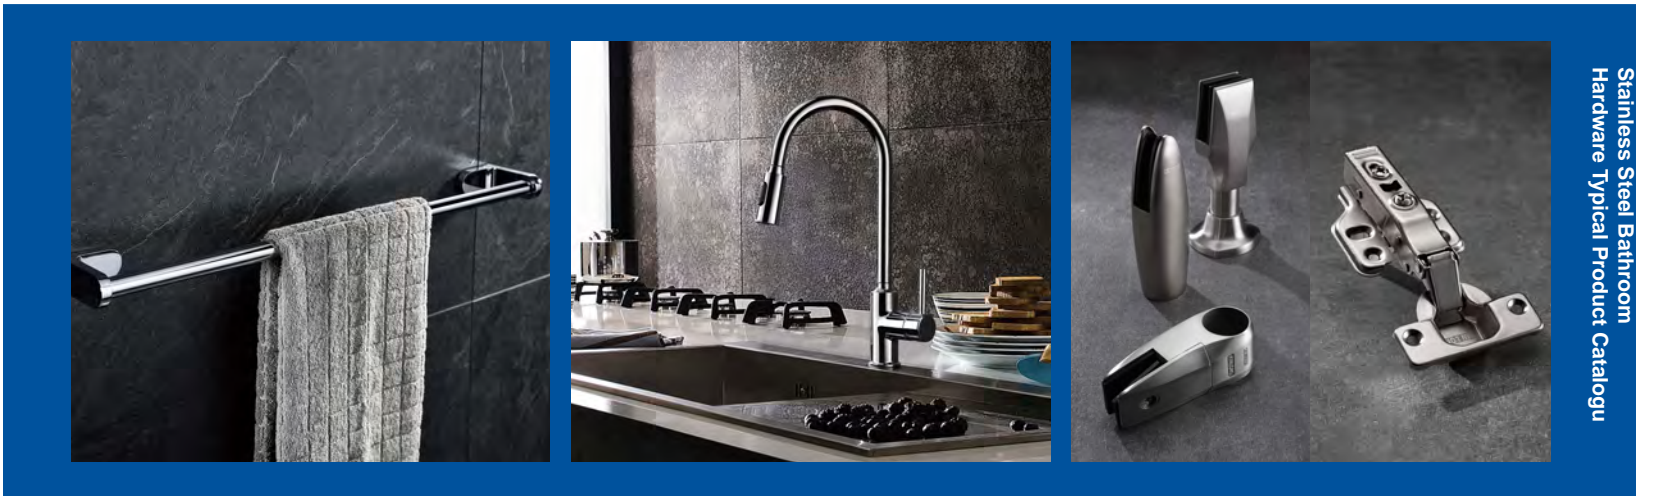

* Printed in Jan, 2020

RichScan, for more information

Stainless Steel Bathroom
Hardware Typical Product Catalogue

GUANGDONG KIN LONG HARDWARE PRODUCTS CO.,LTD

NO.3 Jianlang RD,Daping Industrial Zone,Tangxia Town,Dongguan City,China