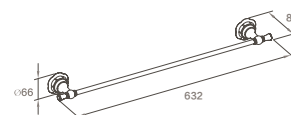

WWG60010

Product Name: Towel Shelf