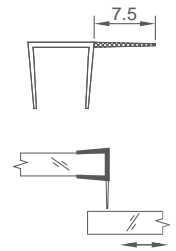

WJT1003T

Original Code: JT103T
Function Features: Resist water-penetration at the gap between sliding glass doors and fixed glass