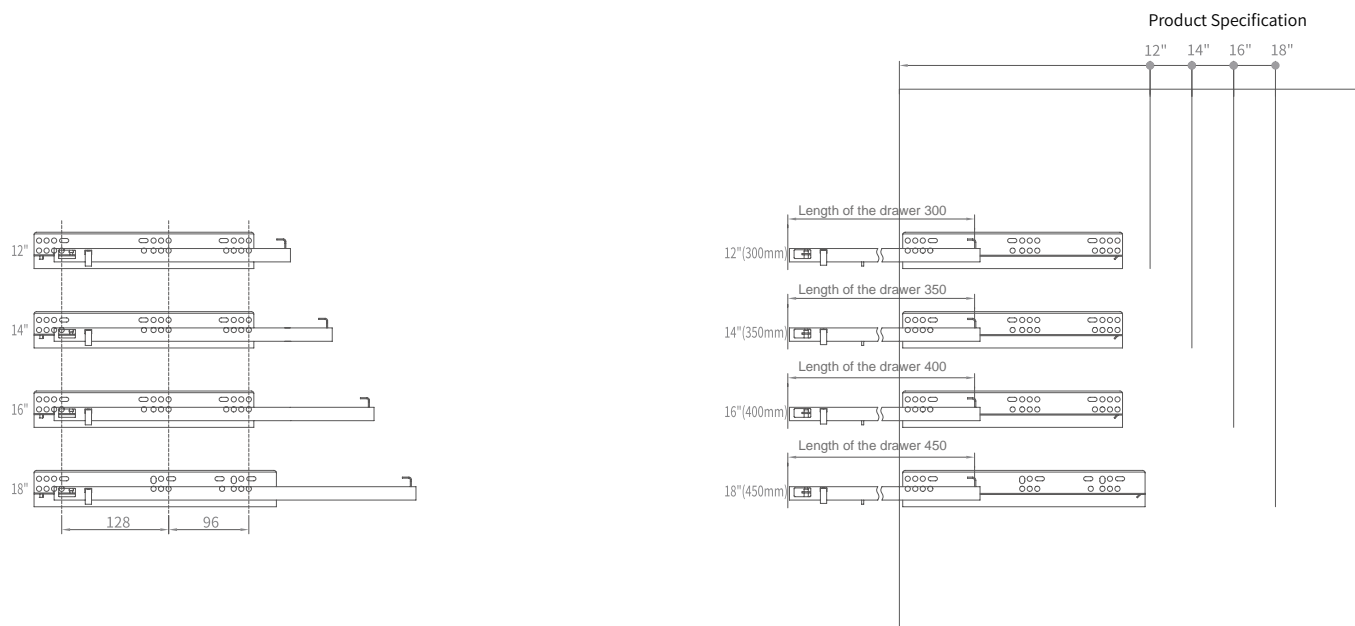

Length: 12" 14" 16" 18"