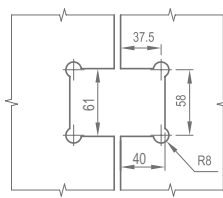

WHY12050

Original Code: Y1205