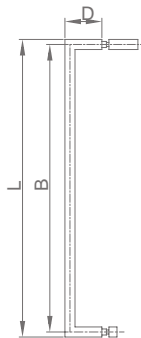

WLS562

Original Code: LS514

Code	Drilling size	Pipe size	L(mm)	B(mm)	D(mm)
WLS56250	Ø12	30*15	495	475	55

Product Name: Handle
 Main Material: SS304
 Finish: Mirror/Satin
 Applicable Glass Thickness: 8-12mm

WLS563

Original Code: LS516

Code	Drilling size	Pipe size	L(mm)	B(mm)	D(mm)
WLS56350	Ø12	25*10	495	475	50

WLS570

Original Code: LS507

Code	Drilling size	Pipe size	B(mm)	D(mm)	F(mm)	G(mm)
WLS57050	Ø12	30*15	475	275	55	65