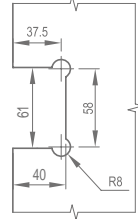

WHY1102

Original Code: Y1102