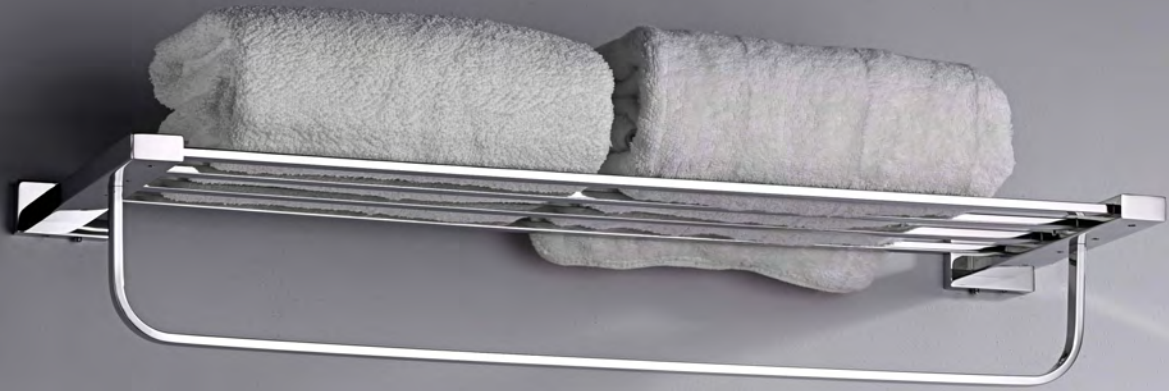

Handle

WLS100	85
WLS500	86

Strip

WJT10000	89
WJT20000	90
WJT30000	91
WJT40000	91

PENDANT SERIES

Trying to reach a balance between function and esthetics, the products embody your lift attitude via dedicate, unique and simple appearances. The superior quality endows you great comfortable feeling and the considerable design with the treat of convenience and practicality.