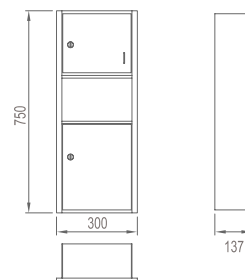

WZH20080

Original Code: ZH208