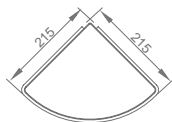

Original Code: GL105
 Dimensions: 230*230*60

WGL10040

Original Code: GL104
 Dimensions: 215*215*60

Product Name: Hanging Basket
 Main Material: SS304
 Finish: Mirror

WGL20030

Original Code: GL203
 Dimensions: 250*176*60