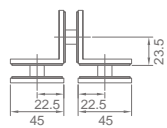

Original Code: WB1105

WWB11080

Original Code: WB1108