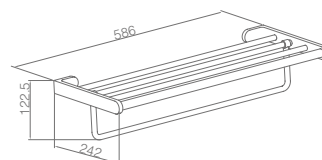

WWG62040

Product Name: Towel Shelf