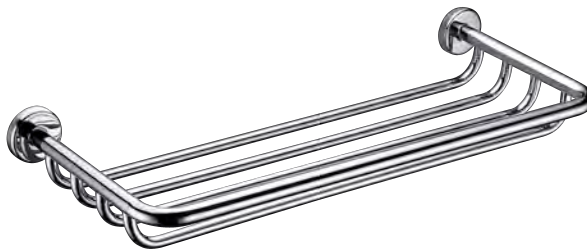

WWG17240

Original Code: WG1724
Product Name: Toilet Brush

PENDANT SERIES

WWG19010

Original Code: WG1901
Product Name: Towel Shelf

WWG19030

Original Code: WG1903
Product Name: Towel Shelf

WWG1903A