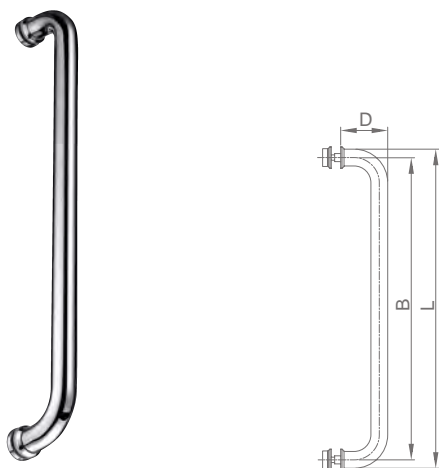

Product Name: Side Hung Spindle
 Main Material: SS304
 Finish: Mirror/Satin
 Glass Door Thickness: 8-12mm
 Applicable Door Width: 600mm
 Maximum Loading: 65kg

★ **WYP13010**

Original Code: YP131
 Maximum custom door width: 1000mm

★ **WYP13040**

Original Code: YP134
 Maximum custom door width: 1000mm

★ **WYP13050**

Original Code: YP135
 Maximum custom door width: 1000mm

★ **WYP14020**

Maximum custom door width: 800mm

★ : Length can be customized according to project demand.

WLS110

Original Code: LS501

Code	Drilling size	Pipe size	B(mm)	D(mm)	F(mm)
WLS1105A/B/T	Ø14	Ø25	475	275	70
WLS1104A/B/T	Ø12	Ø19	457	152	60

Please choose B structure when the gap between the door leaf and the fixed glass is less than 10mm.

WLS150

Original Code: LS505

Code	Drilling size	Pipe size	L(mm)	B(mm)	D(mm)
WLS15050	Ø14	Ø25	500	475	70
WLS15040	Ø12	Ø19	476	457	60

WLS160

Original Code: LS506

Code	Drilling size	Pipe size	L(mm)	B(mm)	D(mm)
WLS16050	Ø14	Ø25	500	475	70
WLS16040	Ø12	Ø19	476	457	60
WLS16030	Ø14	Ø25	300	275	70
WLS16020	Ø12	Ø19	171	152	60