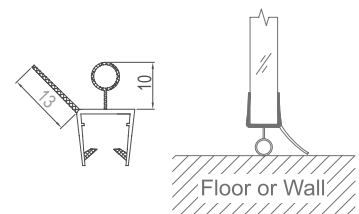

WJT10050

Original Code: JT105
Function Features: Resist water-penetration from the bottom of door sash and the side of door.