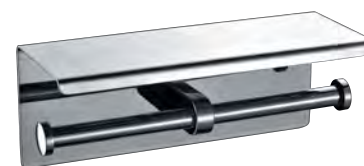

Original Code: ZH111

WZH10120